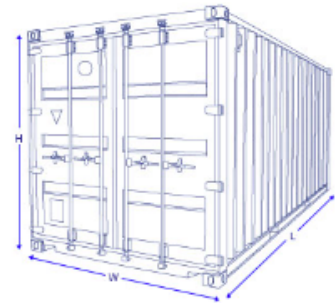

Guide 1

Shipping Container Dimensions

DIMENSIONS AVAILABLE

Type	External Dimensions			Internal Dimensions			Door Opening	
	L	W	H	L	W	H	W	H
Standard	10'	8'	8'6"	9'4"	7'8"	7'9"	7'8"	7'5"
	20'	8'	8'6"	19'4"	7'8"	7'9"	7'8"	7'5"
	30'	8'	8'6"	29'5"	7'8"	7'9"	7'8"	7'5"
	40'	8'	8'6"	39'5"	7'8"	7'9"	7'8"	7'5"
Double Door	20'	8'	8'6"	19'4"	7'8"	7'9"	7'8"	7'5"
	40'	8'	8'6"	39'5"	7'8"	7'9"	7'8"	7'5"
Open-Top	20'	8'	8'6"	19'4"	7'8"	7'8"	7'8"	7'5"
	40'	8'	8'6"	19'4"	7'8"	7'8"	7'8"	7'5"
Refrigerated	20'	8'	8'6"	18'2"	7'6"	7'3"	7'5"	7'1"
							With Butcher's door:	
	40'	8'	8'6"	38'1"	7'6"	7'3"	7'5"	7'1"
Pallet-Wide	20'	8'	8'6"	19'4"	7'11"	7'9"	7'8"	7'5"
							With Butcher's door:	
	40'	8'	8'6"	39'8"	7'11"	7'9"	7'8"	7'5"
Side-Access	20'	8'	8'6"	19'4"	7'6"	7'5"	7'4"	7'
							Side Door:	
Hi-Cube	20'	8'	9'6"	19'4"	7'8"	8'9"	7'8"	8'5"
	40'	8'	9'6"	39'5"	7'8"	8'9"	7'8"	8'5"
Hi-Cube DD	40'	8'	9'6"	39'5"	7'8"	8'9"	7'8"	8'5"
Hi-Cube RF	40'	8'	9'6"	37'11"	7'5"	8'3"	7'5"	8'1"
Hi-Cube PW	40'	8'	9'6"	39'8"	7'11"	8'9"	7'8"	8'5"